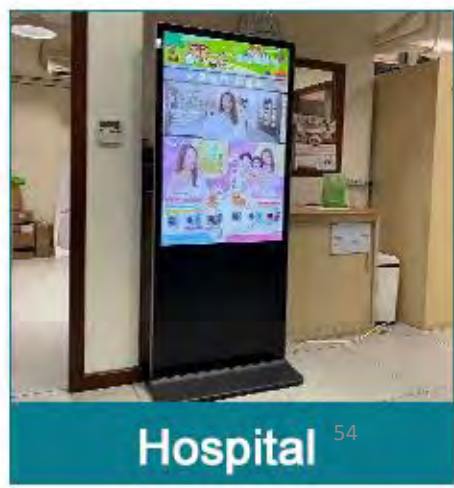

Floor Standing LCD Digital Signage

32" 43" 49" 55" 65"

 **DIGITAL
SIGN.gr**
www.led-display.gr LED ενσωματωμένο

HD Display

Intelligent
Split Screen

Loop Playback

Energy Saving

Android/
Windows

Showroom

Restaurant

Shop

Elevator

Airport

Hospital

All In One PC Touch Interactive Kiosk

 **DIGITAL
SIGN.gr**
www.led-display.gr LED επιπλοκή

FHD IP Screen

Wifi/4G

CMS

Android / Windows

Touch Screen
(Optional)

Intelligent Split
Screen

Ergonomic
Design

High Brightness 4

Product Display

Products Application

Restaurants, fast food store, coffees, bars, KTV, and Other Entertainment Places