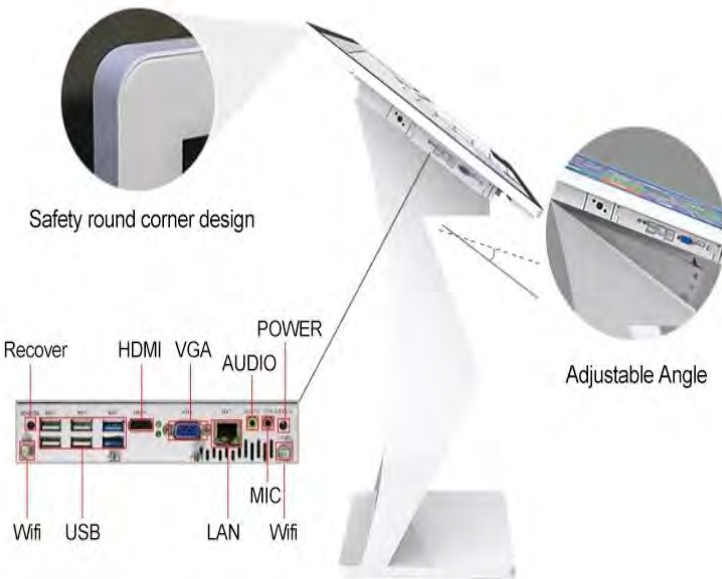

FHD IP Screen

Wifi/4G

CMS

Android / Windows

Touch Screen
(Optional)

Intelligent Split
Screen

Ergonomic
Design

High Brightness 4

Massive application of intelligent dual system download

- Touch inquiry machine**
Applicable to hotel
mail inquiry
- Shopping guide**
Shopping mall shopping
guide inquiry machine

Multiple touch modes

High precision anti-interference projection capacitive screen quick response hair-trigger a variety of touch mode maketouch more interactive and interesting

Product Display

Products Application

Restaurants, fast food store, coffees, bars, KTV, and Other Entertainment Places