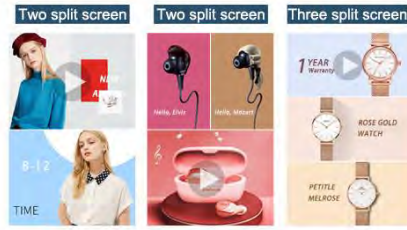

Intelligent Split-screen

Multiple split screen mode, pictures and videos can be played simultaneous.