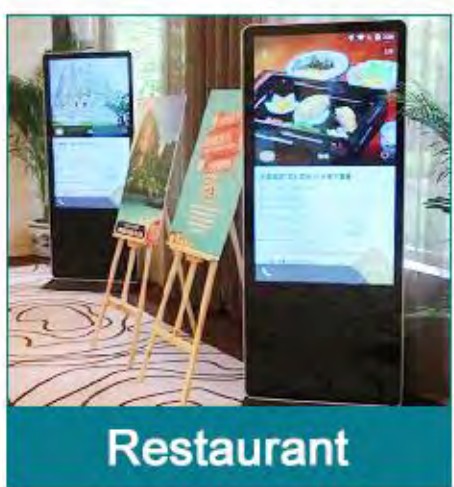

Auto Loop Playback

Inserting a USB flash drive can automatically identify files, automatically play advertising content, and also customize the playback plan, seamlessly switching.

Product Size

Application scenarios

Showroom

Restaurant

Shop

Elevator

Airport

Hospital

All In One PC Touch Interactive Kiosk

 **DIGITAL
SIGN.gr**
www.led-display.gr LED επιπλοκή

Product Display

Products Application

Restaurants, fast food store, coffees, bars, KTV, and Other Entertainment Places